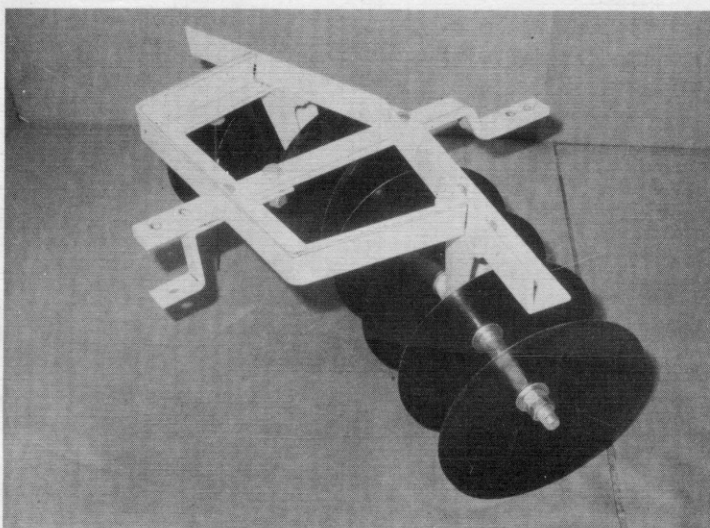

BRINLY

MODEL DD-500 DISC HARROW

COMBINATION FRONT
OR TANDEM REAR
DISC GANG ASSEMBLY

For use with Garden
Tractors equipped
with Sleeve or
Slot Type Hitches

ASSEMBLY INSTRUCTIONS OPERATING INSTRUCTIONS and PARTS LIST