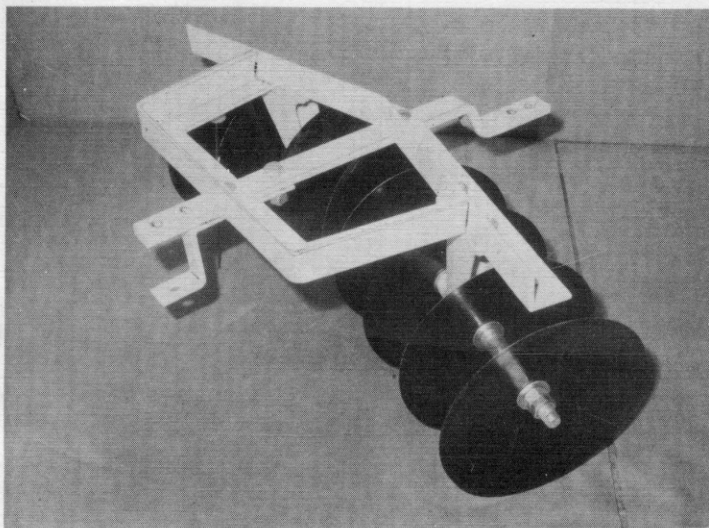

BRINLY

MODEL DD-500 DISC HARROW

COMBINATION FRONT
OR TANDEM REAR
DISC GANG ASSEMBLY

For use with Garden
Tractors equipped
with Sleeve or
Slot Type Hitches

ASSEMBLY INSTRUCTIONS OPERATING INSTRUCTIONS and PARTS LIST