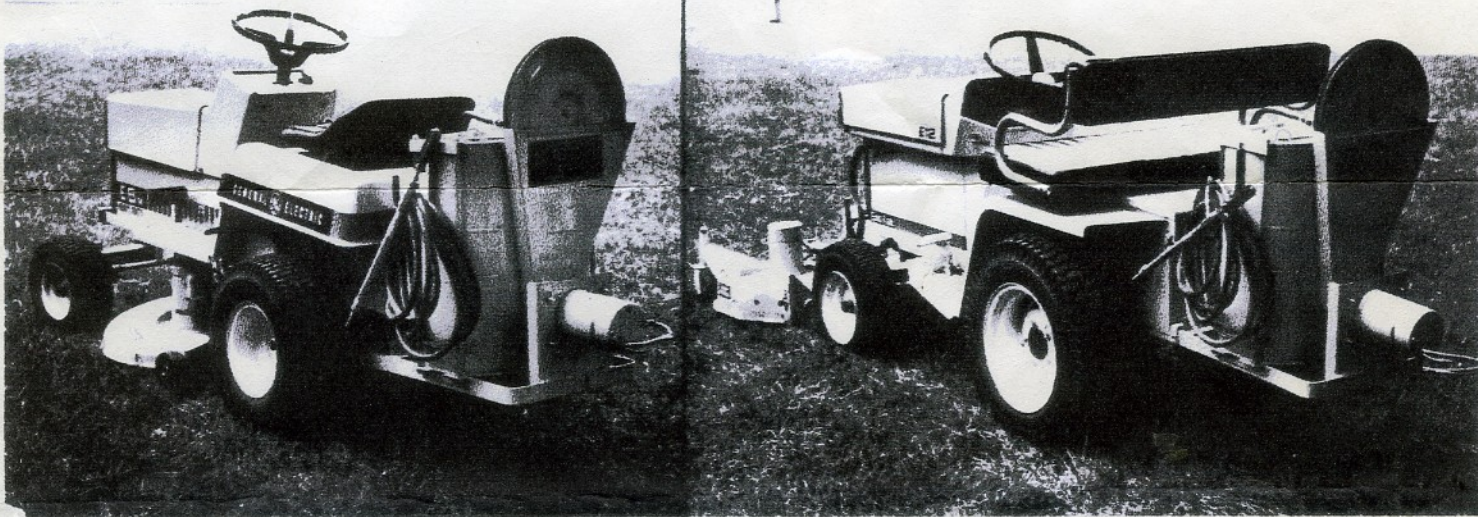

Electrak[®]

Tractor

HUDSON ELECTRIC SPRAYER FACTS

FEATURES (Model AK70)

- Safe - quiet 36 volt DC electric power.
- Mounts on rear of small or large frame tractors.
- Plugs into tractor rear P.T.O. (optional).
- Galvanized steel tank holds 12 1/2 gallons.
- Tank has capacity markings with cover and drain plug.
- Piston type pump with stainless steel plunger cylinder.
- Mechanical agitation keeps spray materials mixed.
- Equipped with adjustable spray hand nozzle that will reach high into 20 to 25 foot trees.
- Nozzle attached to 20 feet of hose, so you can spray from the tractor seat or let another spray as you drive the tractor.
- Mounting is provided for Hudson's optional four foot four nozzle boom.