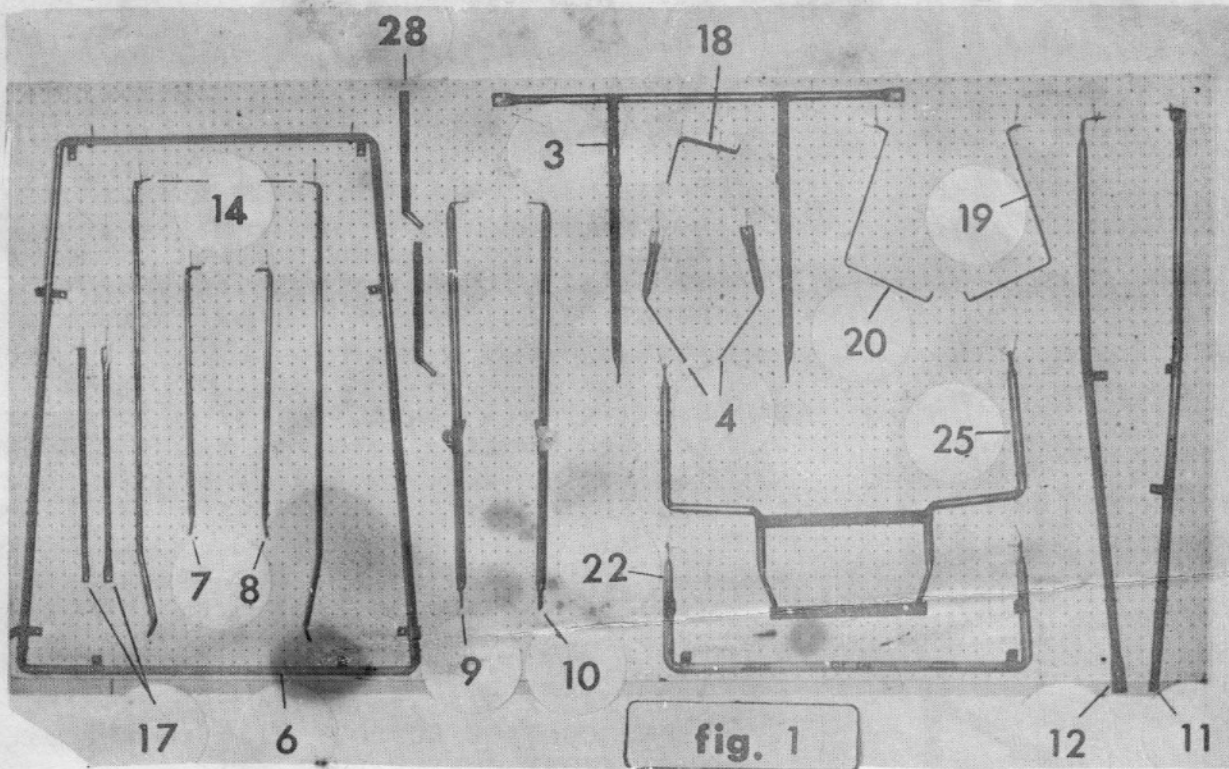

## Model AG54 Cab

## ASSEMBLY

FOR CAB MODEL AG54  
 DESIGNED FOR GE  
 ELEC-TRAK TRACTOR  
 MODELS E8M, E8HM, & E10M

STEP 1: SEE FIG. 1

Lay out all metal parts in arrangement shown above.