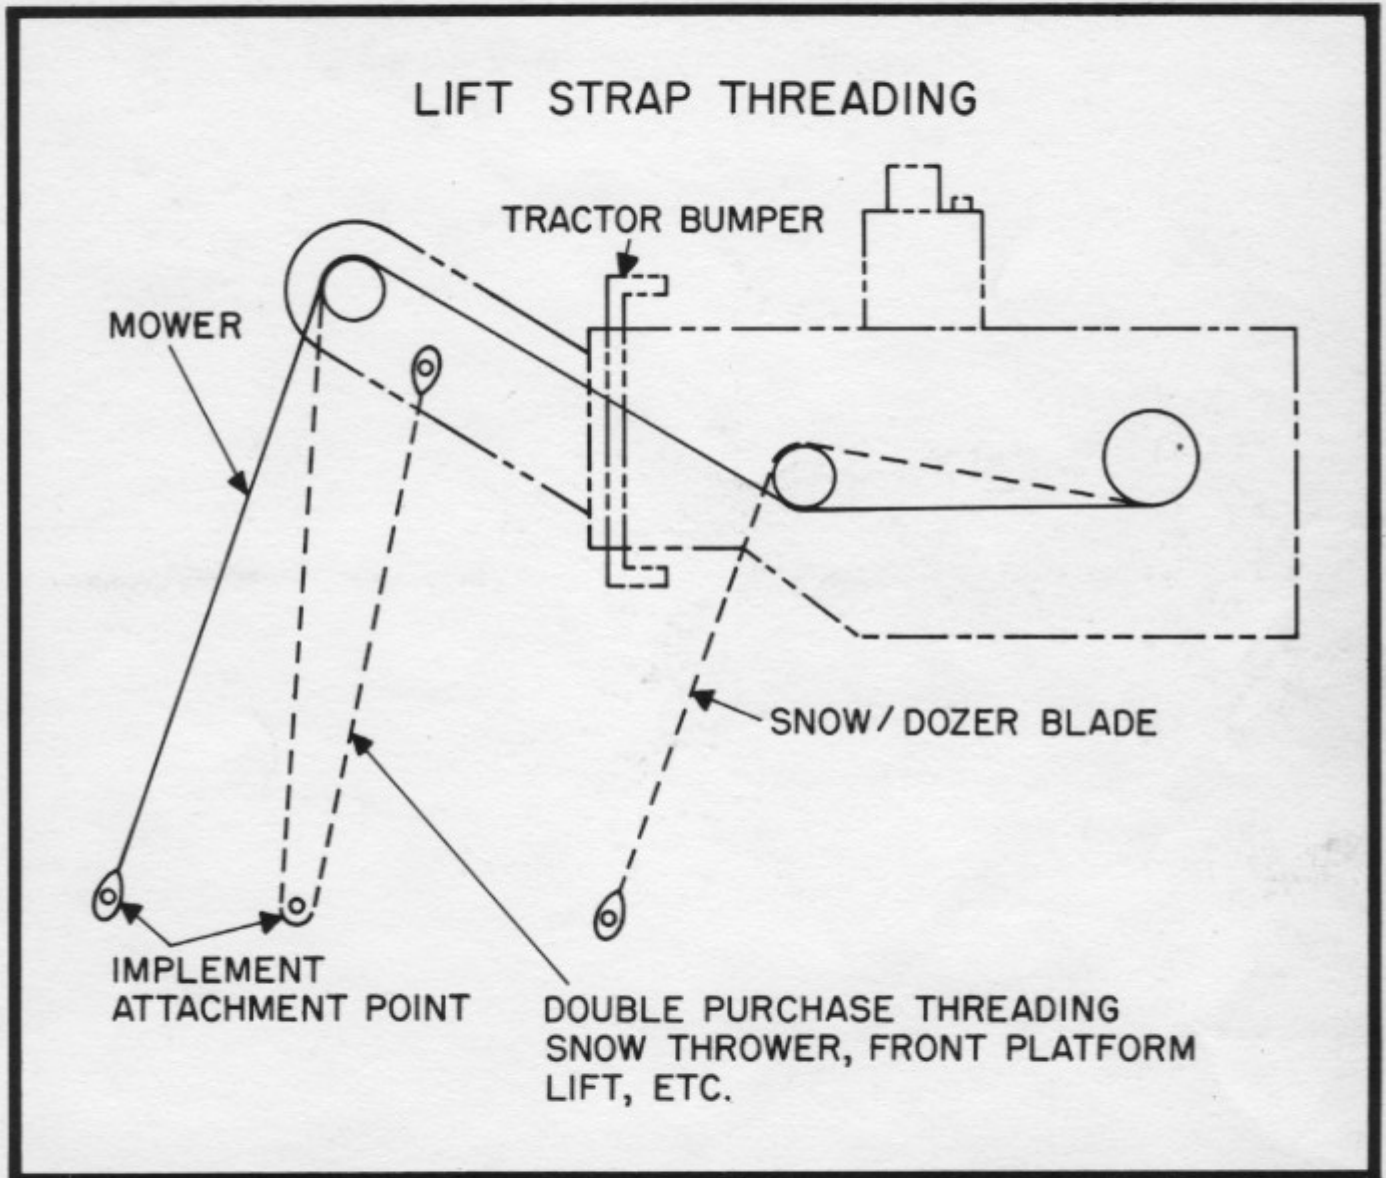

Electrak[®] Tractor

GEZ-5092A

LIFT STRAP THREADING

General Electric Company
Outdoor Power Equipment Operation
Corporations Park, Bldg. 702
Schenectady, N. Y. 12345

GENERAL  ELECTRIC