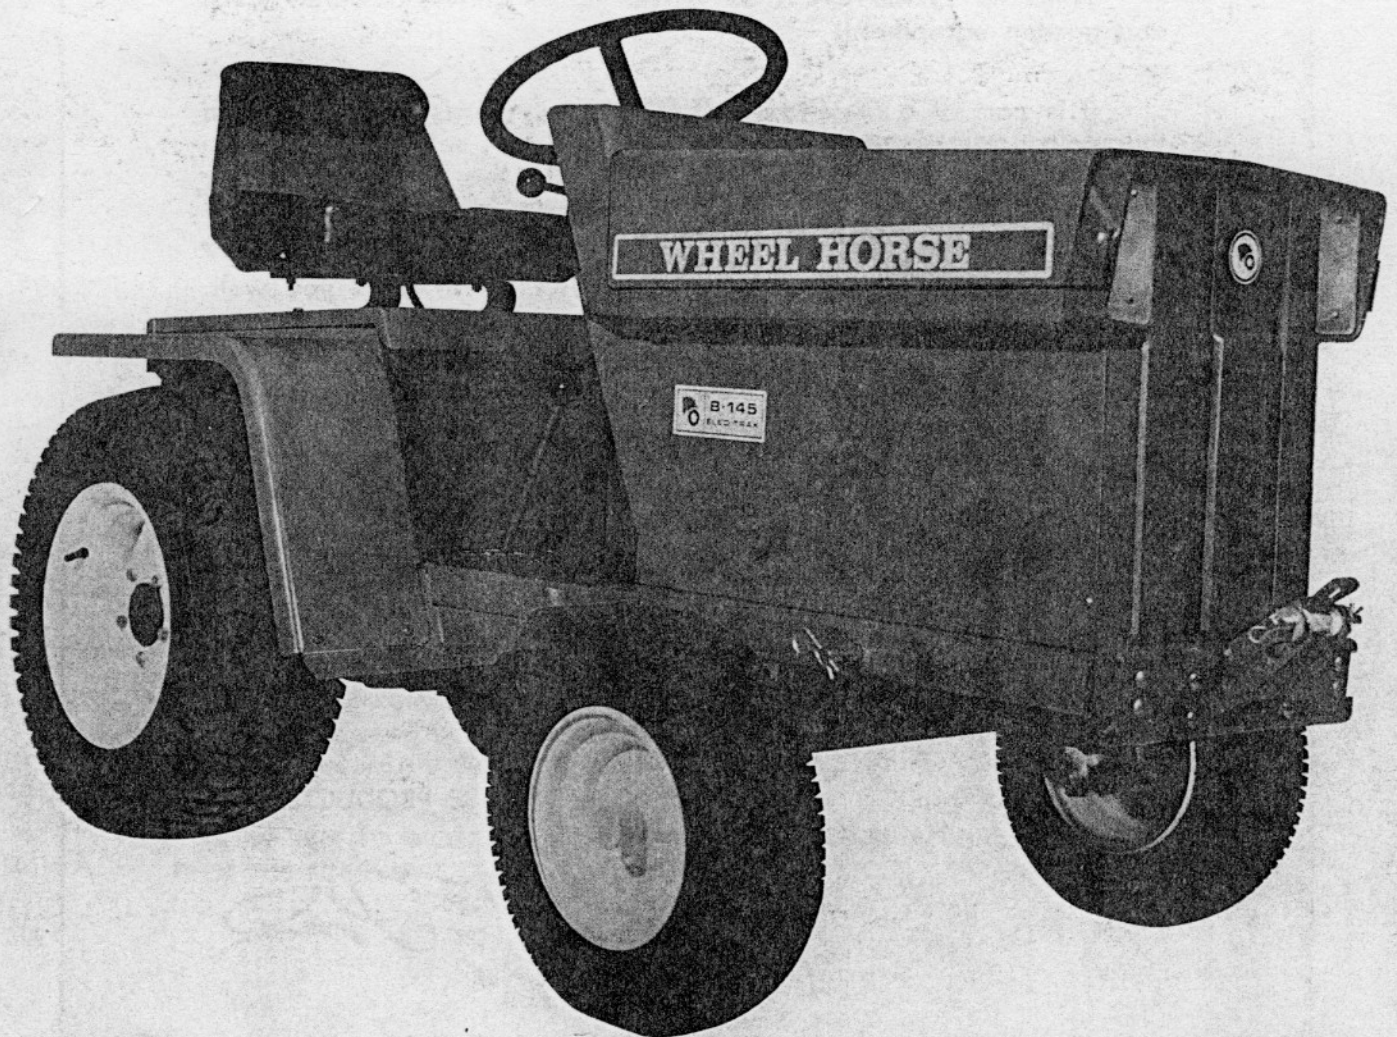

# 1975 OWNERS MANUAL

for

**FACTORY ORDER NUMBER 1-0720  
AND  
42" MOWER  
FACTORY ORDER NUMBER 5-1700**

# WHEEL HORSE

**lawn & garden tractors**

803439