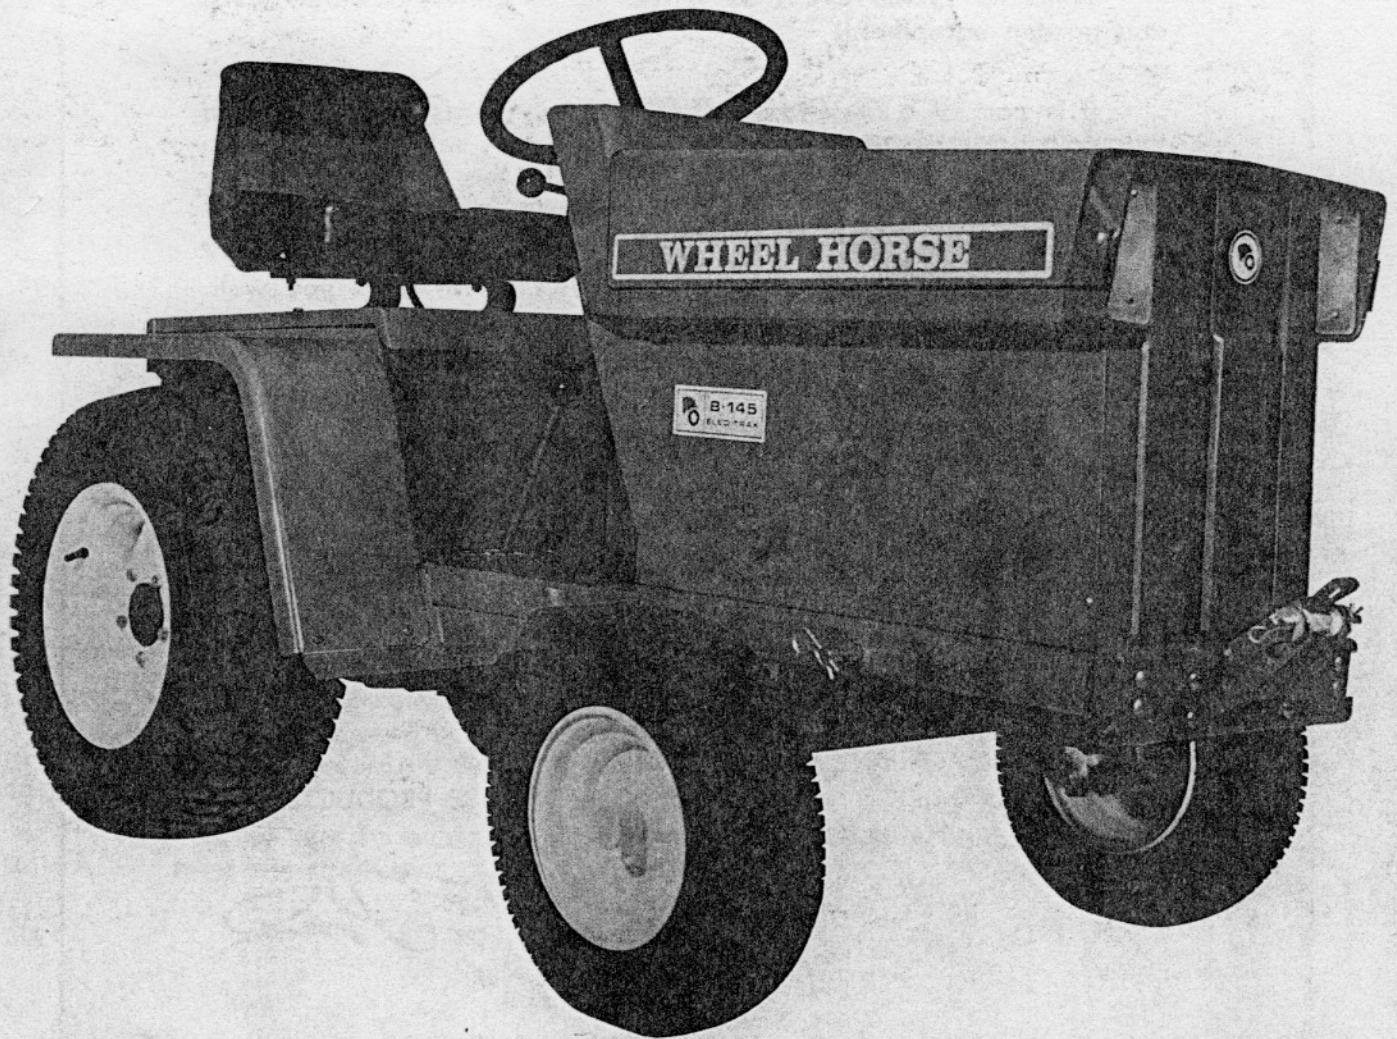

1975 OWNERS MANUAL

for

FACTORY ORDER NUMBER 1-0720
AND
42" MOWER
FACTORY ORDER NUMBER 5-1700

WHEEL HORSE

lawn & garden tractors

803439