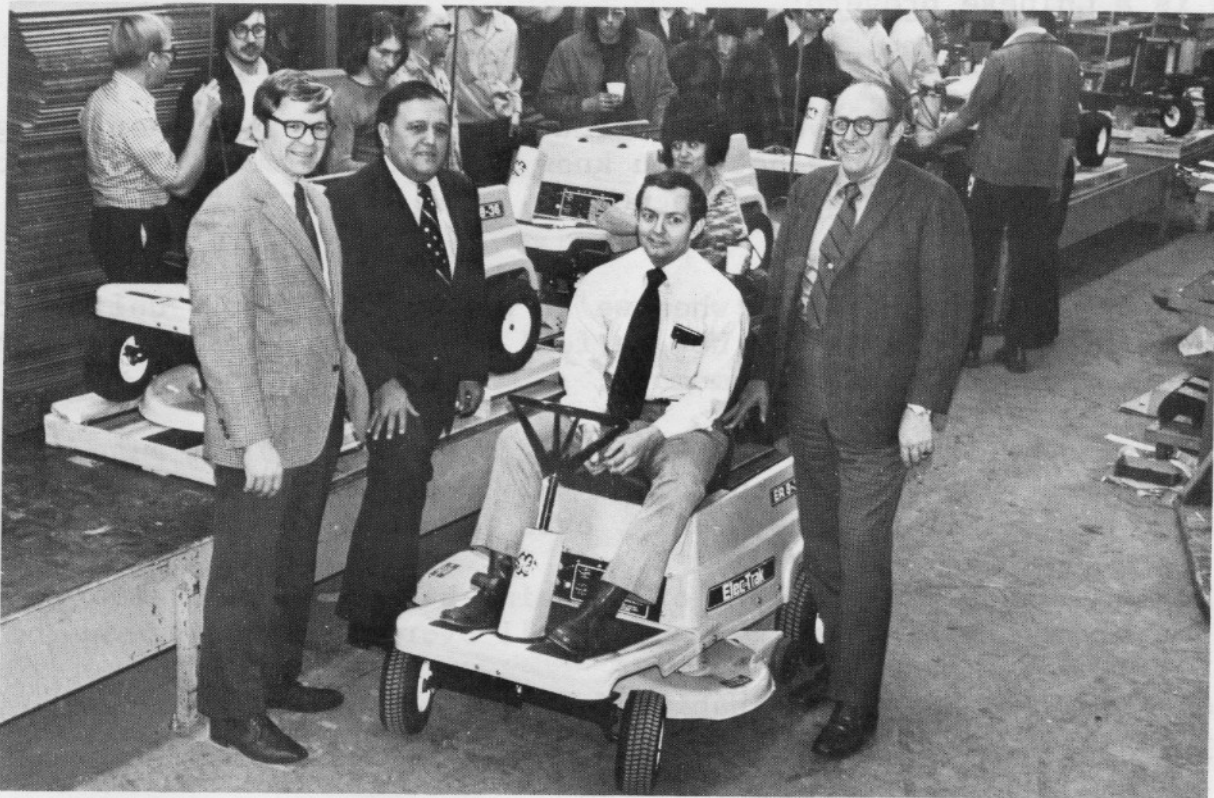

Elec-Trak NEWS

Garden Tractor

74-5

February 8, 1974

RECEIVED

FEB 8 1974

R. M. FISHER

RIDER ROLLS RIGHT ON SCHEDULE

Monday, February 4 was "Rider Day" at OPEO as the first ER8-36 Rider Mower rolled off the assembly line. It joins the other seven members of our growing Elec-Trak tractor family.

Amid complimentary coffee and donuts, first shift and office employees watched Acting General Manager, Don White, accept a commemorative set of keys to the first Rider Mower from Pat Palmisano, Manager-Manufacturing. Pictured here following the ceremony, are, left to right, White, Palmisano, Mike Zanolli, Supervisor Manufacturing-Engineering responsible for the manufacturing startup, and Chick Gruber, Manager-Development Engineering.