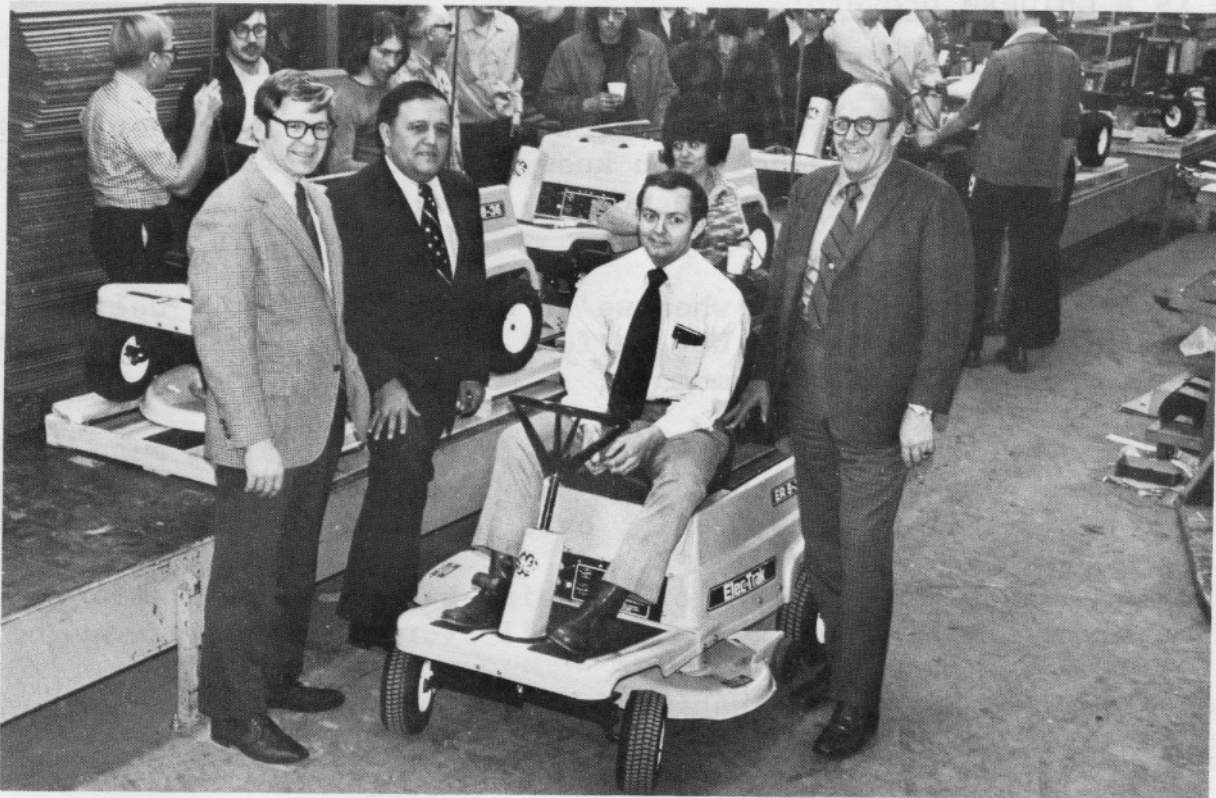

Elec-Trak NEWS

Garden Tractor

74-5

February 8, 1974

RECEIVED

FEB 8 1974

R. M. FISHER

RIDER ROLLS RIGHT ON SCHEDULE

Monday, February 4 was "Rider Day" at OPEO as the first ER8-36 Rider Mower rolled off the assembly line. It joins the other seven members of our growing Elec-Trak tractor family.

Amid complimentary coffee and donuts, first shift and office employees watched Acting General Manager, Don White, accept a commemorative set of keys to the first Rider Mower from Pat Palmisano, Manager-Manufacturing. Pictured here following the ceremony, are, left to right, White, Palmisano, Mike Zanolli, Supervisor Manufacturing-Engineering responsible for the manufacturing startup, and Chick Gruber, Manager-Development Engineering.