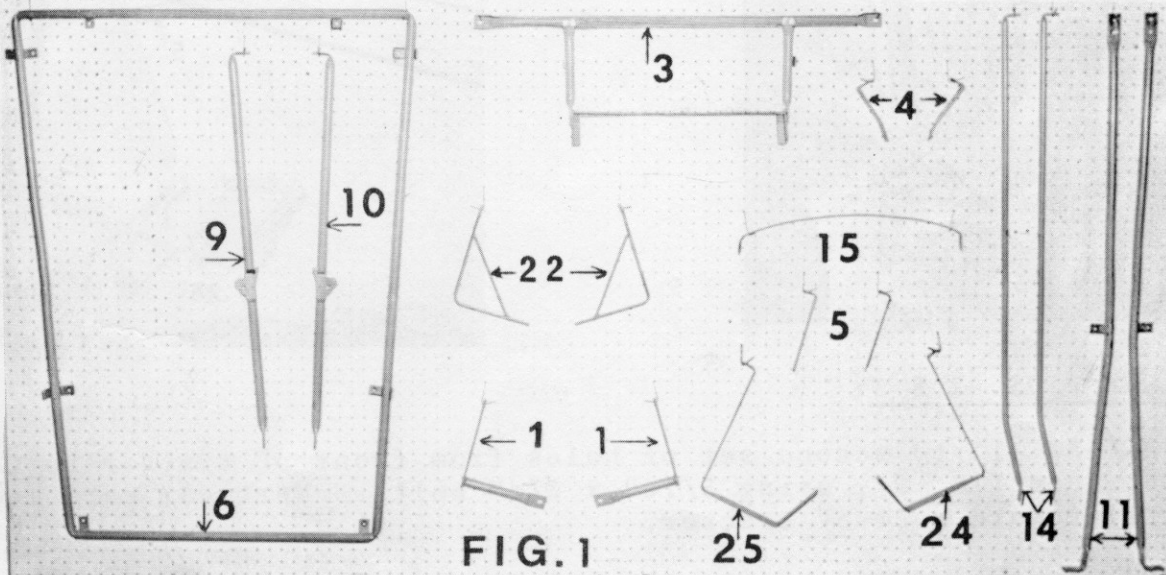

**INSTRUCTIONS**

Accessory 120634 Cab

**ASSEMBLY**

FOR CAB ACCESSORY 120634 DESIGNED FOR AVCO NEW IDEA  
ELECTRIC GARDEN TRACTOR MODELS EGT 120 AND EGT 150

STEP 1: SEE FIG. 1 Lay out all metal parts in the arrangement shown above.