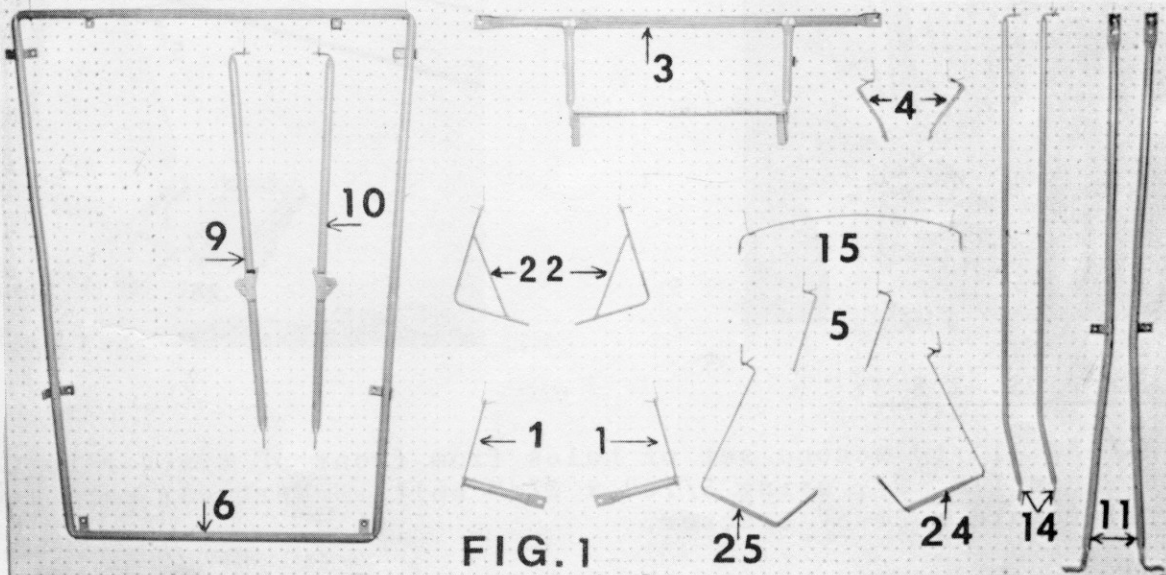

INSTRUCTIONS

Accessory 120634 Cab

ASSEMBLY

FOR CAB ACCESSORY 120634 DESIGNED FOR AVCO NEW IDEA
ELECTRIC GARDEN TRACTOR MODELS EGT 120 AND EGT 150

STEP 1: SEE FIG. 1 Lay out all metal parts in the arrangement shown above.